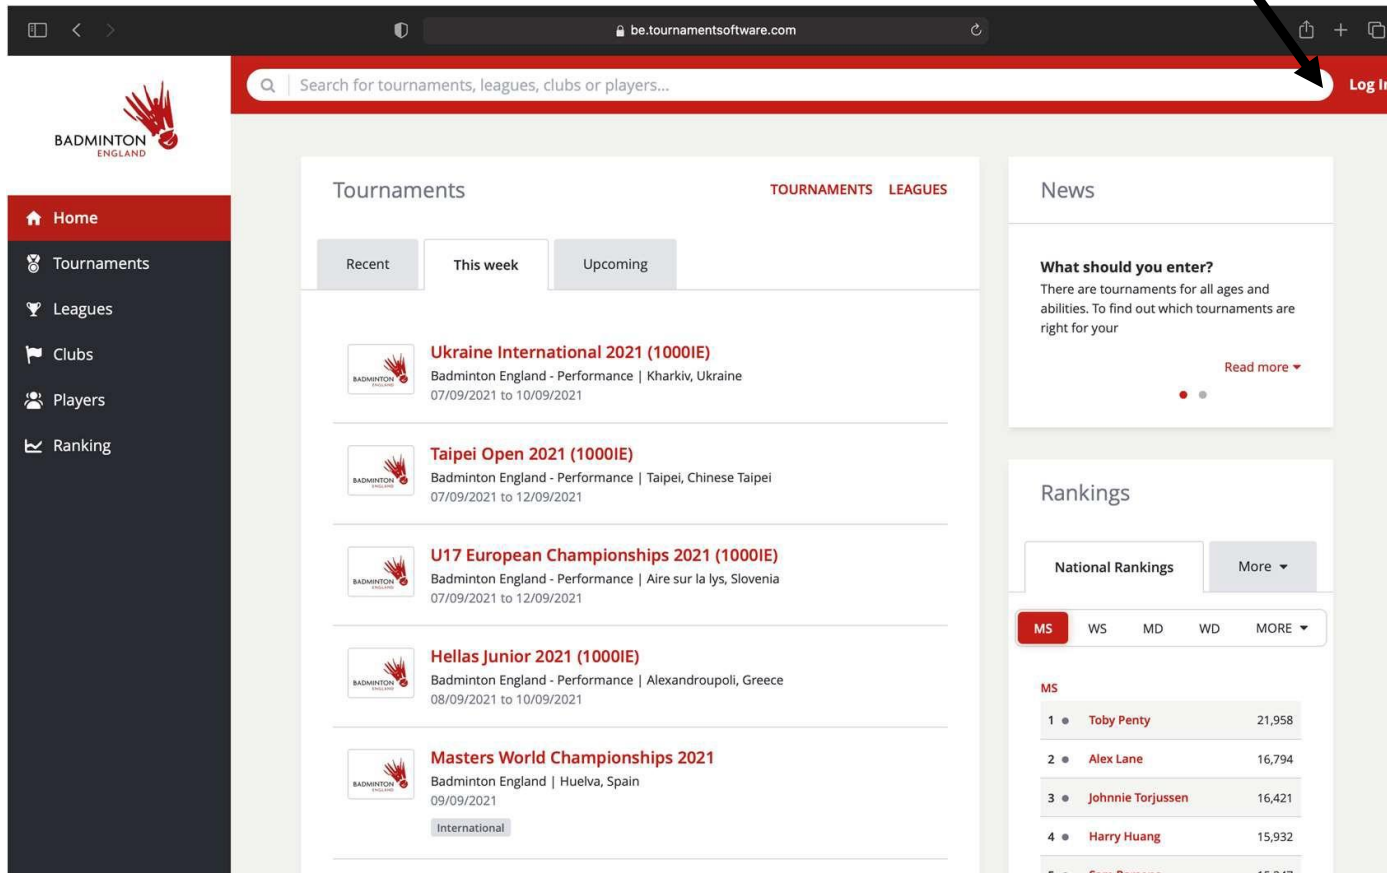

# Club Matches, Location and Home and Away Entry Step 1 – Click “Log In”

<https://be.tournamentsoftware.com/>