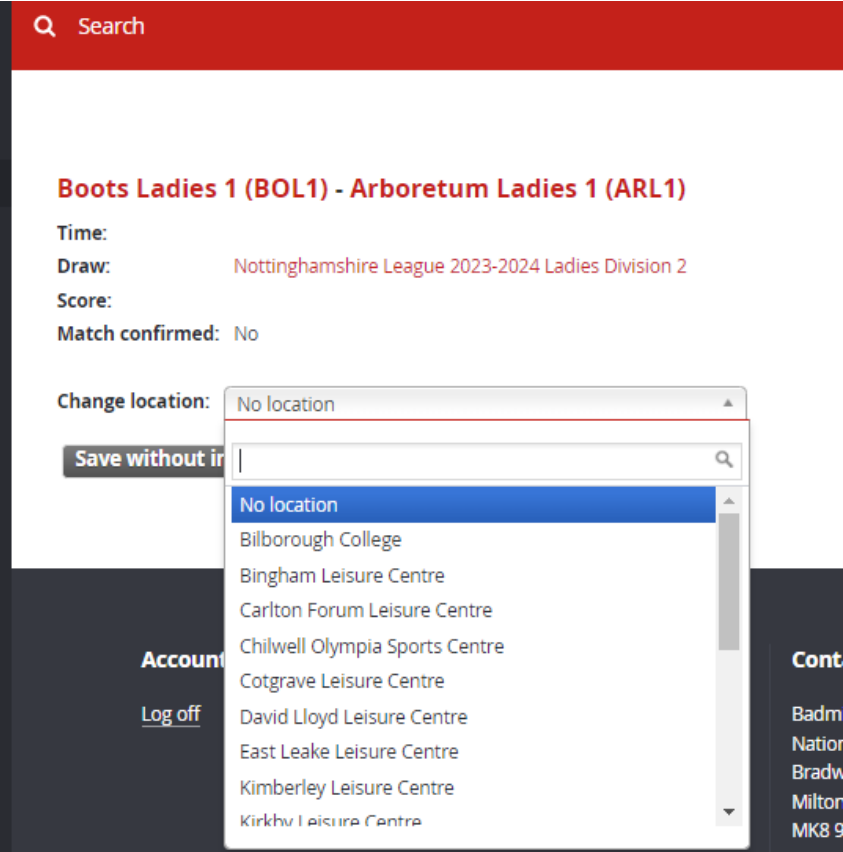

### All matches

Time	Draw	Round	Stage	No	Home - Away	Score	Status
	Nottinghamshire League 2023-2024 Ladies Division 2	2	5		Arboretum Ladies 1 - Boots Ladies 1		 Modify
	Nottinghamshire League 2023-2024 Ladies Division 2	3	9		Arboretum Ladies 1 - Byron Ladies 1		 Modify
	Nottinghamshire League 2023-2024 Ladies Division 2	4	14		Arboretum Ladies 1 - Nottingham Trent University Students Ladies 1		 Modify
	Nottinghamshire League 2023-2024 Ladies Division 2	5	18		Arboretum Ladies 1 - Rushcliffe Arena Ladies 1		 Modify
	Nottinghamshire League 2023-2024 Ladies Division 2	6	23		Arboretum Ladies 1 - Safari Badminton Ladies 1		 Modify
	Nottinghamshire League 2023-2024 Ladies Division 2	7	27		Arboretum Ladies 1 - Southwell Ladies 1		 Modify

Step 7 – Select “Switch Home and Away Match” if the first team displayed isn’t the home team

**Email all match users**

**Add comment**

**Match overview**

**Event Arboretum Ladies 1 (ARL1) - Boots Ladies 1 (BOL1) Score**

WD1	-
WD2	-
WD3	-
WD4	-
WD5	-
WD6	-
WD7	-
WD8	-
WD9	-

**Reschedule match** **Relocate match** **Switch Home and Away Match**

Step 8 – Select “Relocate match” to add location of the match. From the drop down select the correct locations and then select “Save”